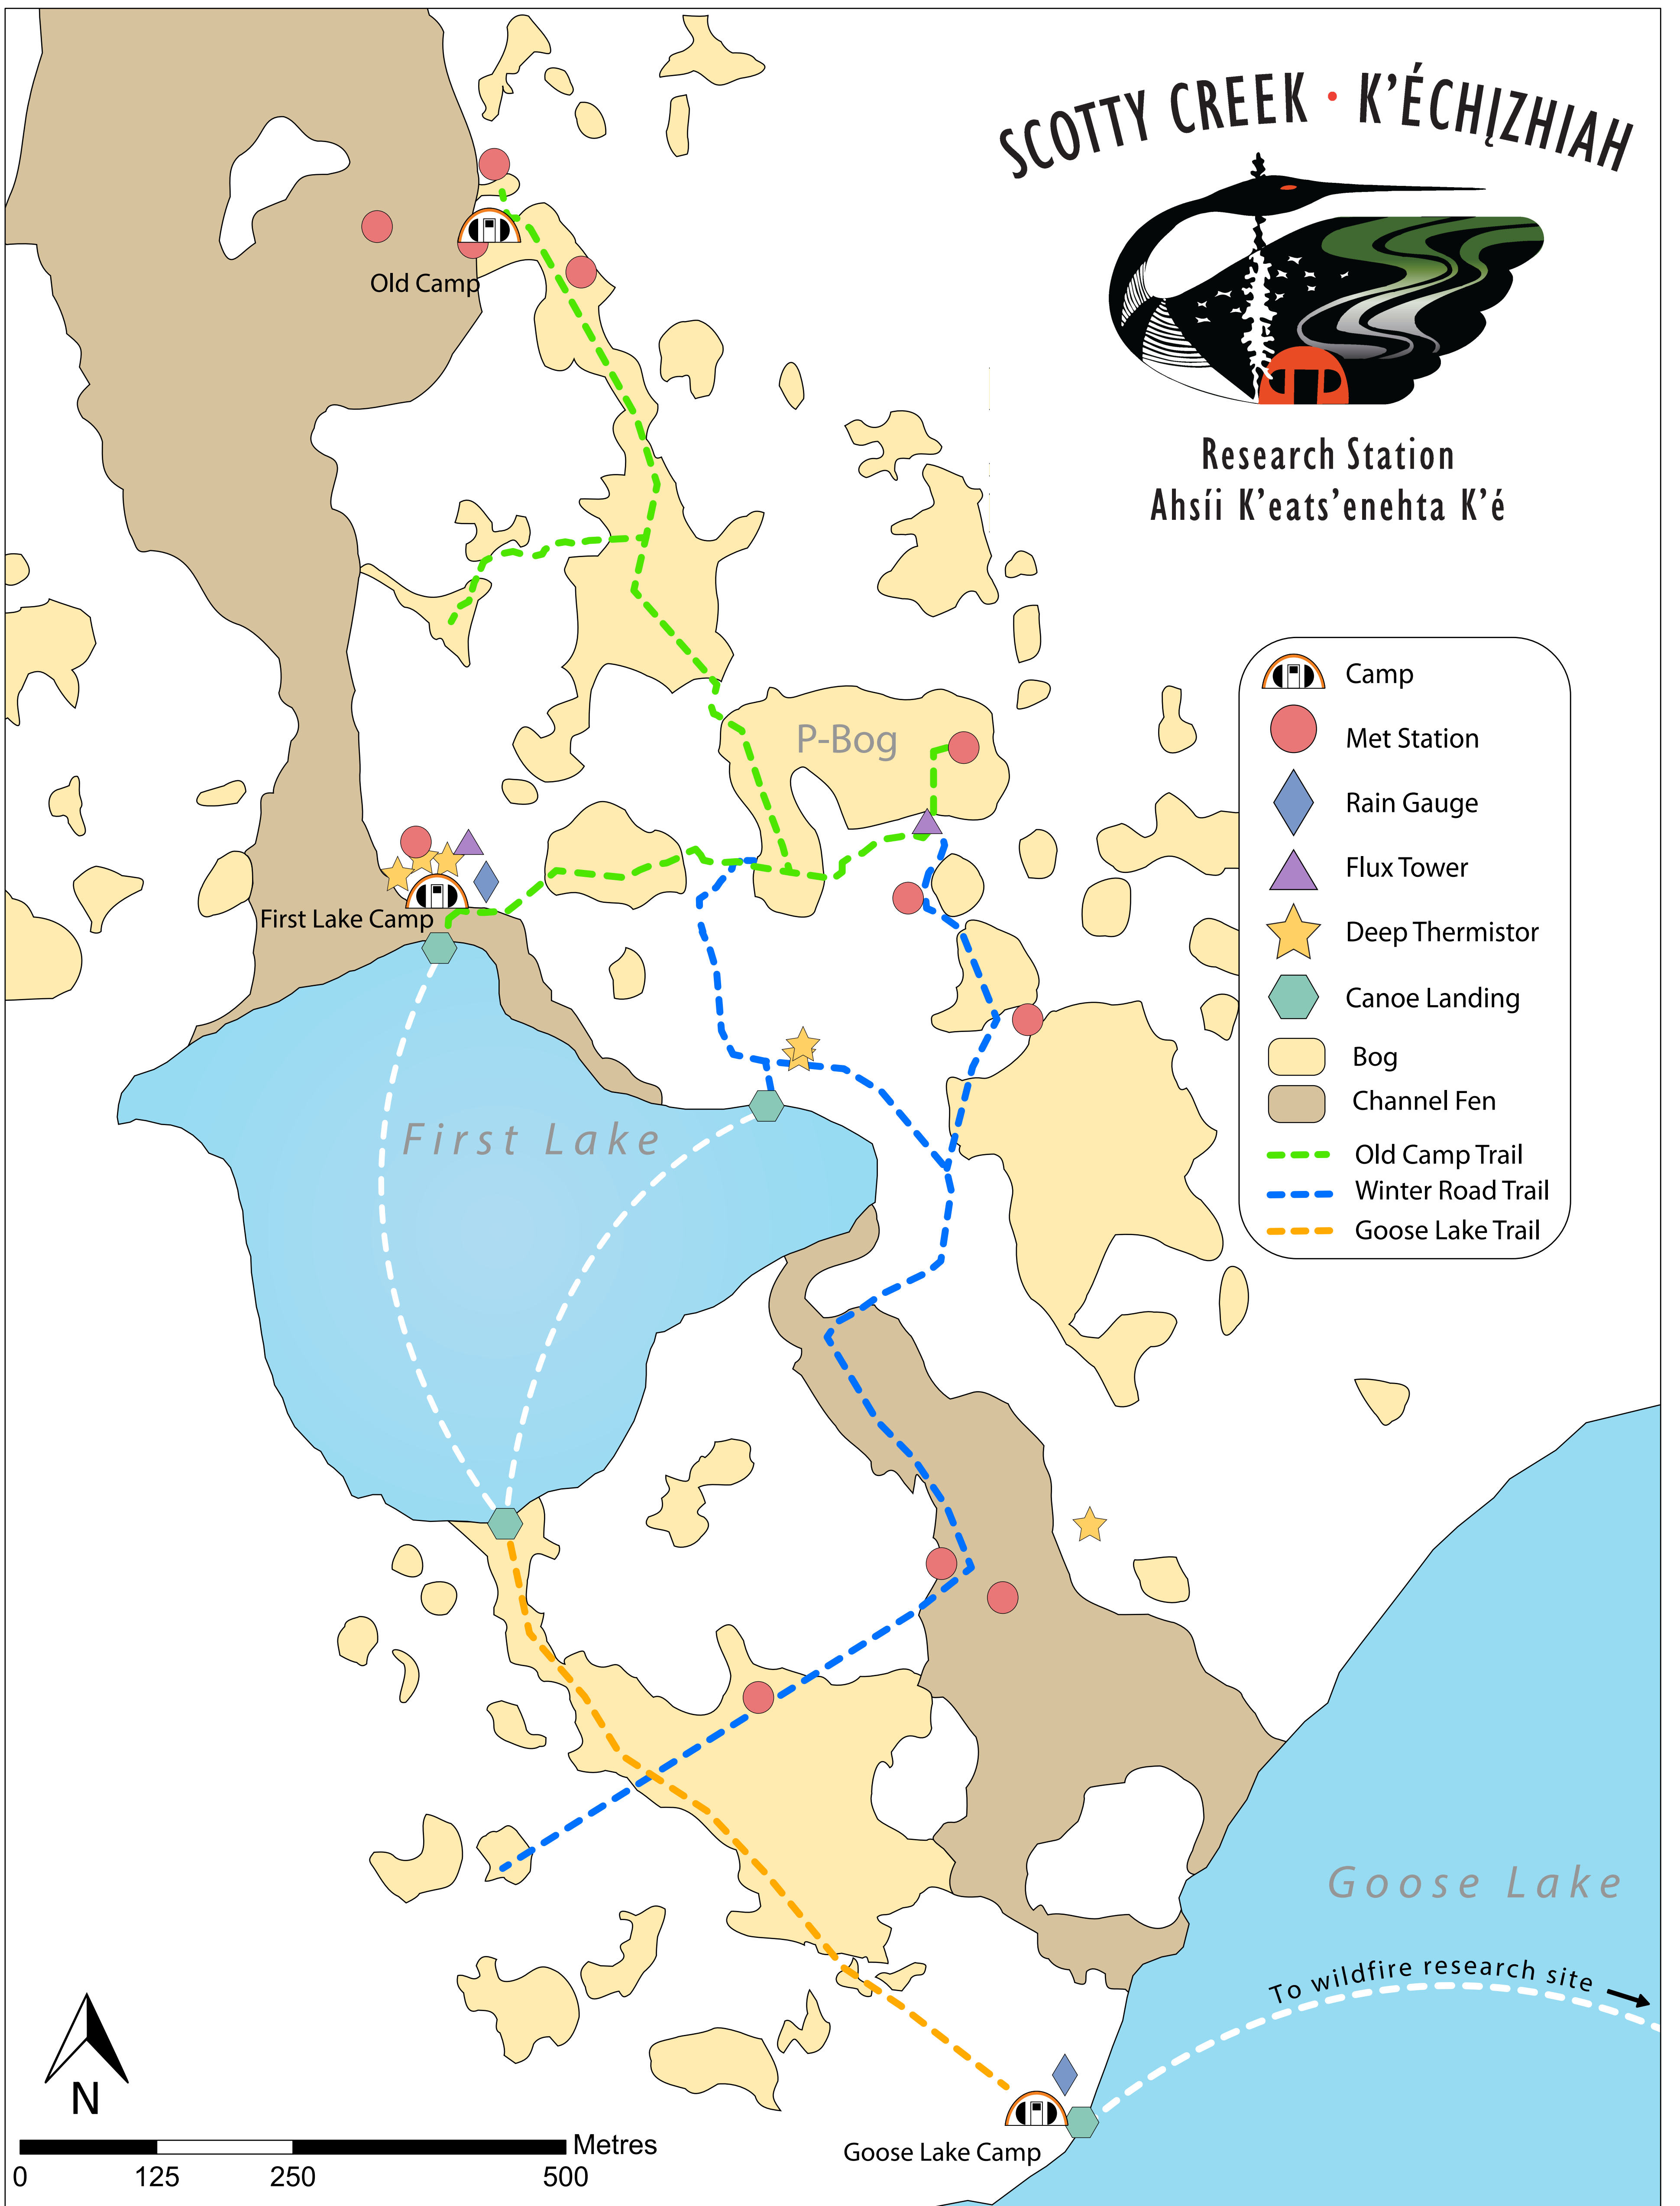

# SCOTTY CREEK • K'ÉCHIZHIAH

Research Station  
Ahsii K'eats'enehta K'é

- Camp
- Met Station
- Rain Gauge
- Flux Tower
- Deep Thermistor
- Canoe Landing
- Bog
- Channel Fen
- Old Camp Trail
- Winter Road Trail
- Goose Lake Trail

Goose Lake

To wildfire research site →

0 125 250 500 Metres